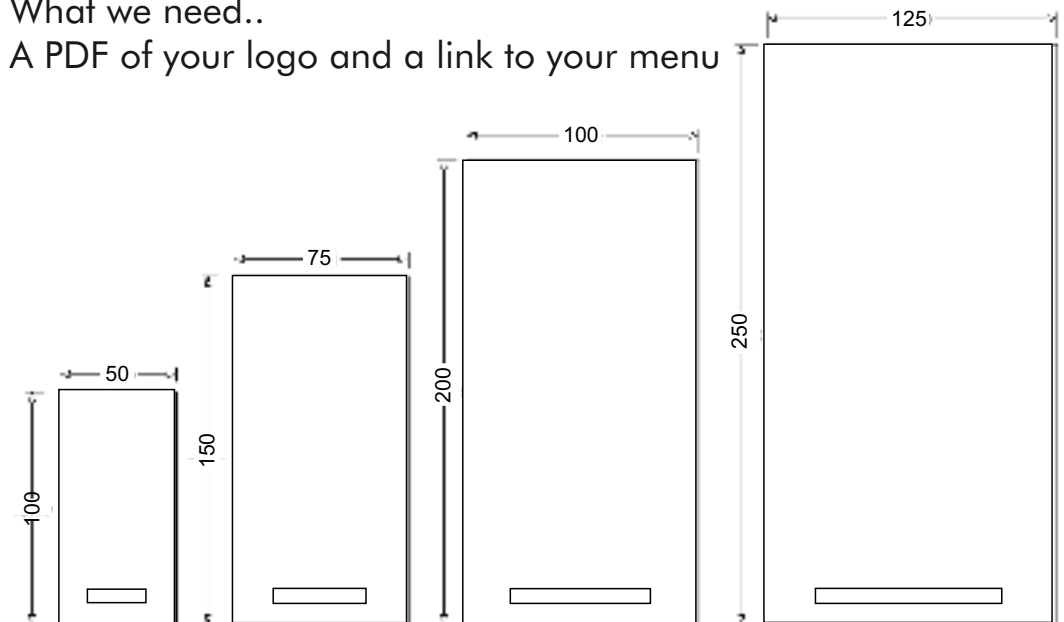

What we need..

A PDF of your logo and a link to your menu